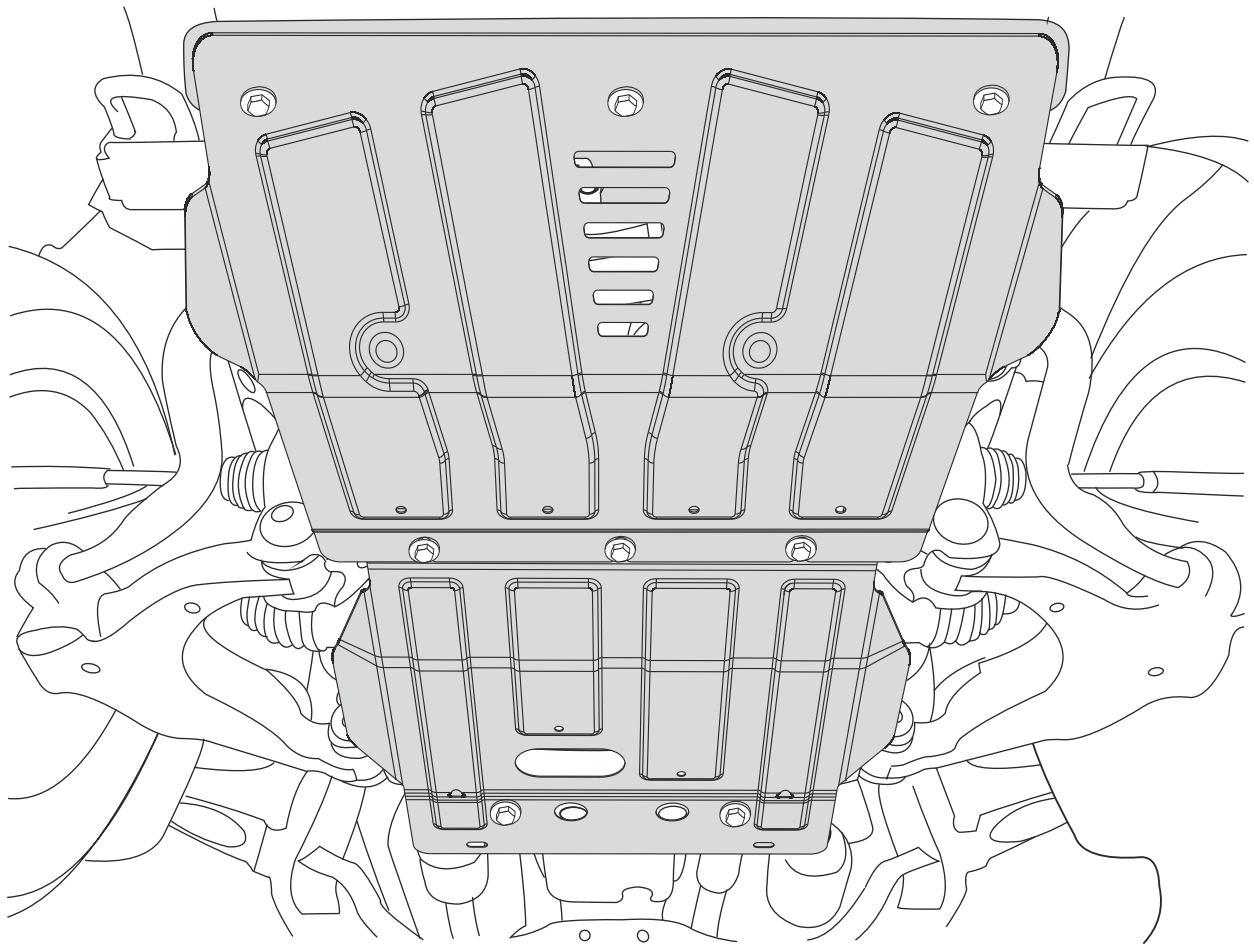

7

Part number:
KZNG5-01698-00

Issue:
0

Date:
09/10/13

Manual reference number:
AIM 001-929-0

Page:
6/6