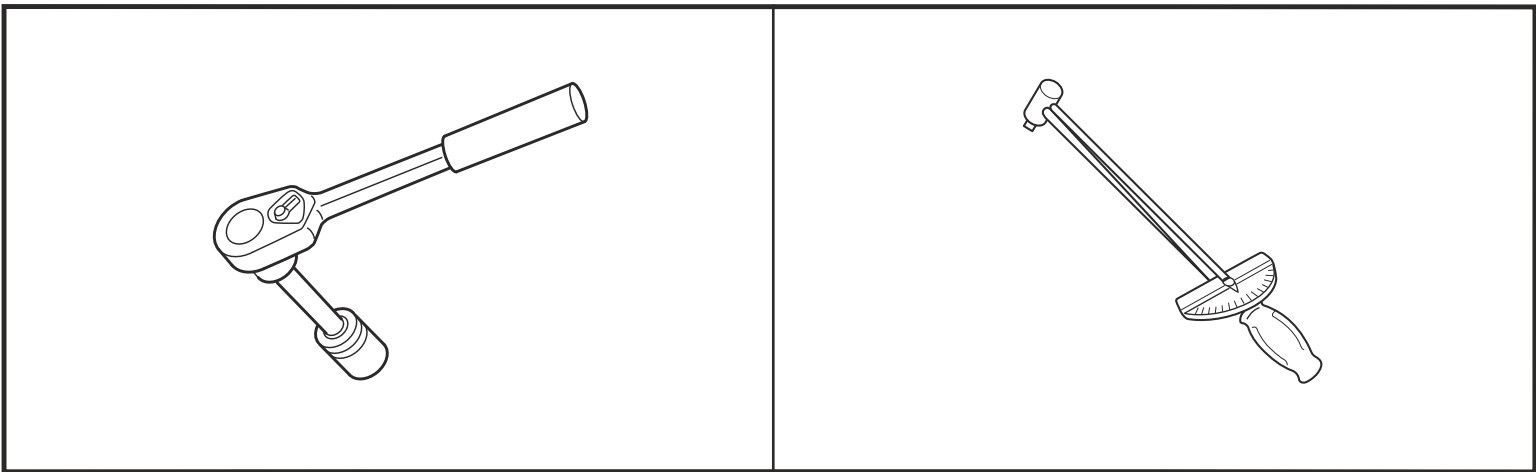

KZNG5-01698-60